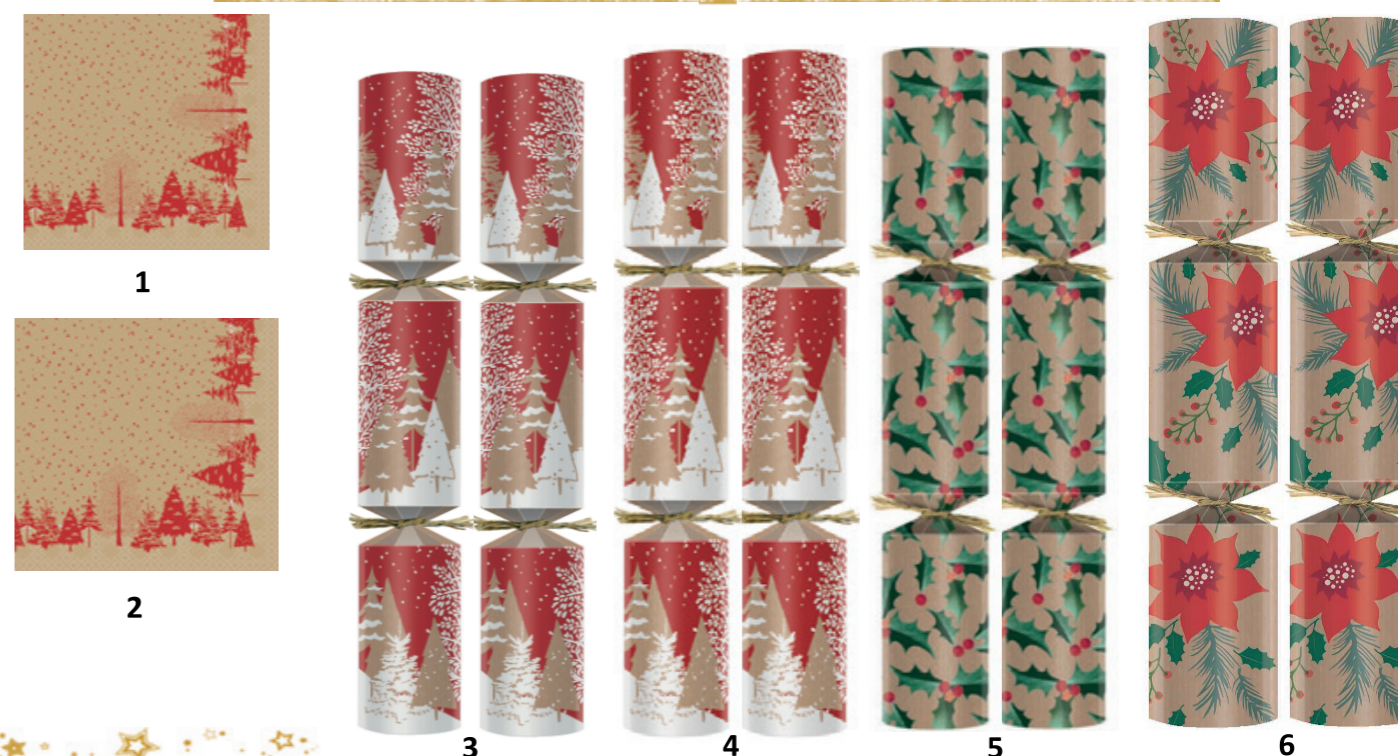

See Page 15 for FSC® certified Christmas themed paper straws

NO	CODE	SIZE & DESCRIPTION	PACK
1	X32-WTL	33cm 2 Ply Napkins – FSC® Certified Kraft	10X100
2	X62-WTL	40cm 2 Ply Napkins – FSC® Certified Kraft	4X150
3	C501WIT-E1	11" Crackers – Winter's Tale – FSC® Certified	1X50
3	C101WIT-E1	11" Crackers – Winter's Tale – FSC® Certified	1X100
4	C502WTL-E2	12" Crackers – Winter's Tale – FSC® Certified	1X50
5	C502KHO-E2	12" Crackers – Kraft Holly – FSC® Certified	1X50
6	C503KPO-E3	13" Crackers – Kraft Poinsettia – FSC® Certified	1X50