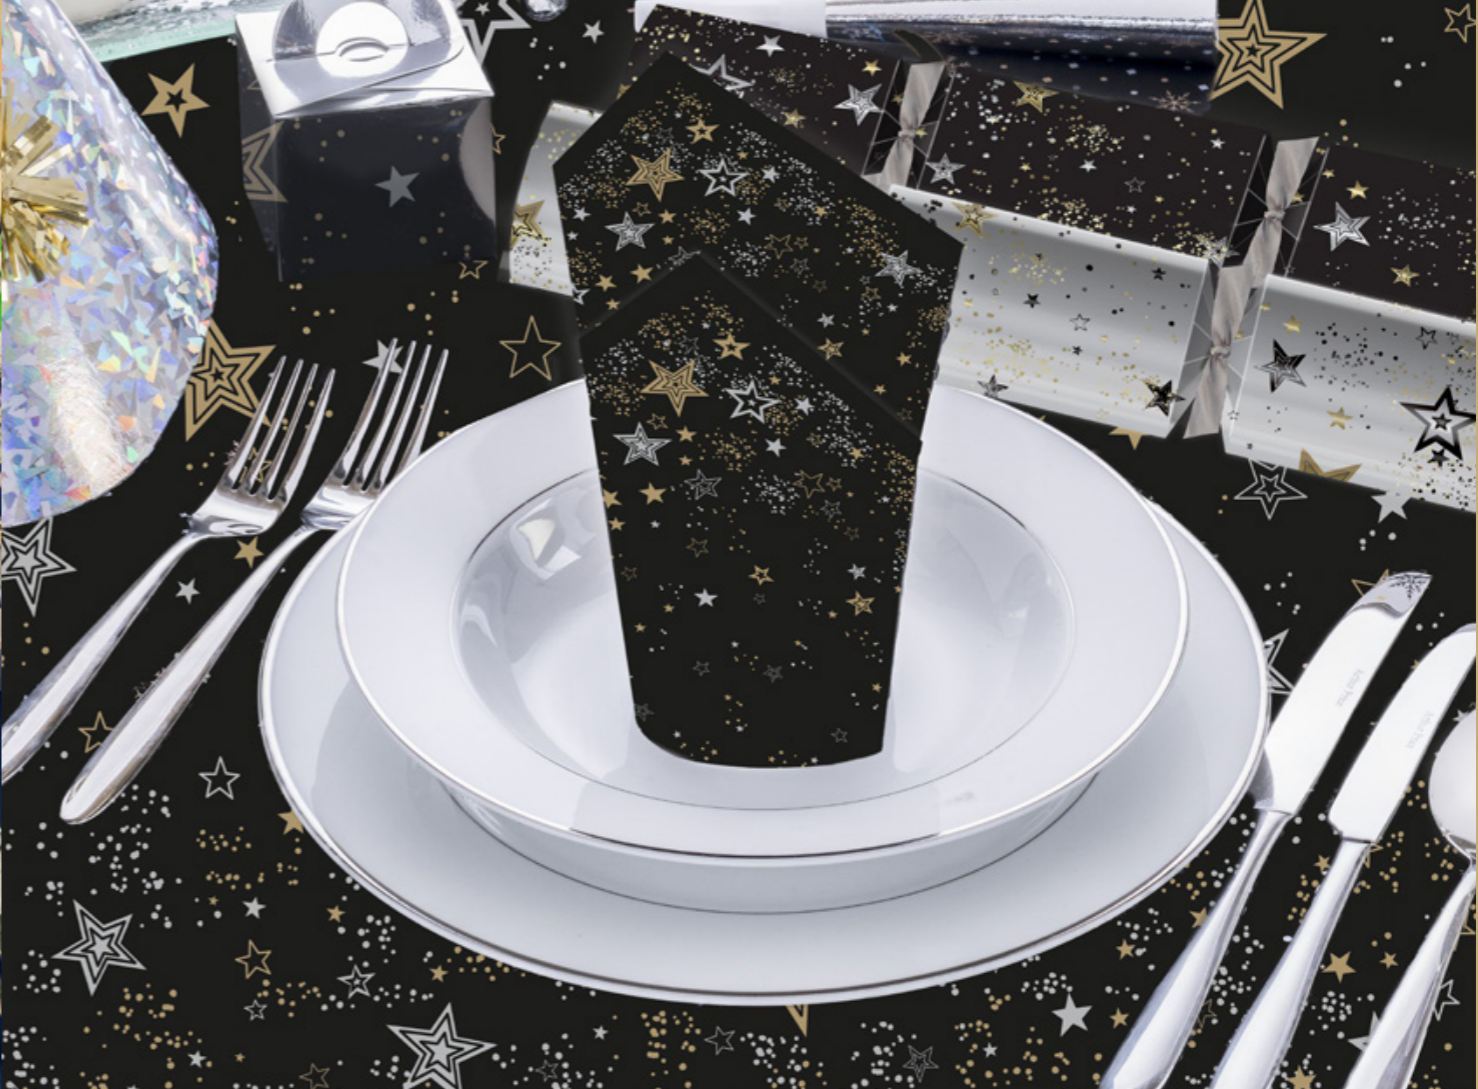

Enhance your table with our party boxes on page 26

NO	CODE	SIZE & DESCRIPTION	PACK
1	X62-SFL	40cm 2 Ply Napkins	4X150
1	SFT-SFL	40cm Swansoft Napkins	10X50
2	SFT-TC-SFL	120cm Swansoft Tablecovers	5X10
2	SFT-BR-SFL	120cm x 40m Swansoft Banqueting Roll	1
3	TABRUN-SIL	38cm x 12m Swansoft Table Runner*	1x6
4	C501-SFA-C	11" Crackers – Snowfall	1X50
4	C1001SFA-C	11" Crackers – Snowfall	1X100
5	C502-SFL-L	12" Crackers – Snowfall	1X50
6	C502-SSS-N	12" Crackers – Silver Shooting Stars	1X50

* All tablerunners are perforated every 120cm – 10 pieces per roll

NO	CODE	SIZE & DESCRIPTION	PACK
1	X32-MKL	33cm 2 Ply Napkins	10x100
2	X63-MKL	40cm 3 Ply Napkins	6x100
2	SFT-MKL	40cm Swansoft Napkins	10x50
3	SLKSCMKL	90cm Swansilk Slipcovers	4x25
4	C501-MIS-C	11" Crackers - Midnight Sparkle	1x50
4	C1001MIS-C	11" Crackers - Midnight Sparkle	1x100
5	C502-MKL-N	12" Crackers - Midnight Sparkle	1x50
6	C244MCGT-X	14" Crackers - Midnight Christmas Gift	1x24

Why not add to the event with our party hats on page 25