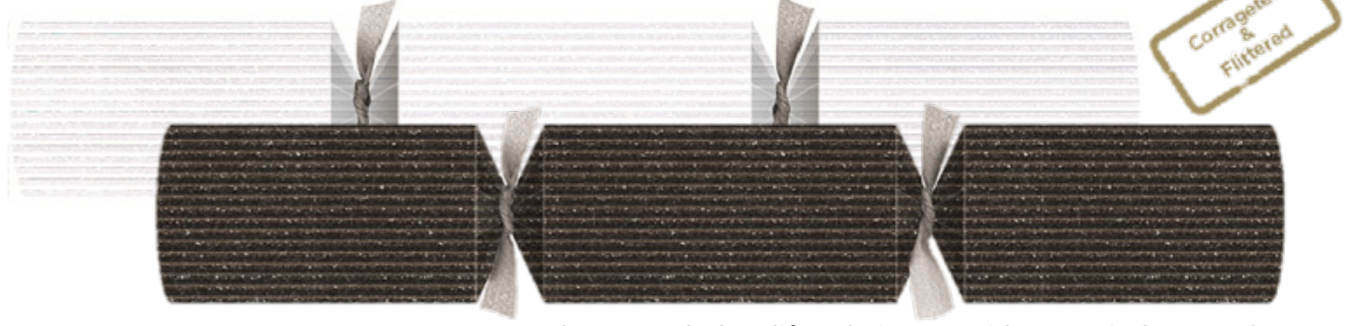

Christmas Tag & Flittered

Windsor

Code: C244-SEL-X Case: 24 x 14" Content: X

Corrugated & Flittered

Please see below lifestyle image with our Windsor crackers

When a customer spends a premium on their Christmas or New Year meal they expect the cracker and its content to be in keeping with that. Our extensive range of market leading Deluxe Handmade crackers perfectly fit that bill. Available with superior finishes, specially selected upmarket gifts and even enhanced mottoes these crackers perfectly help convey that sense of occasion and luxury that your guests are set to enjoy, remember and return to.