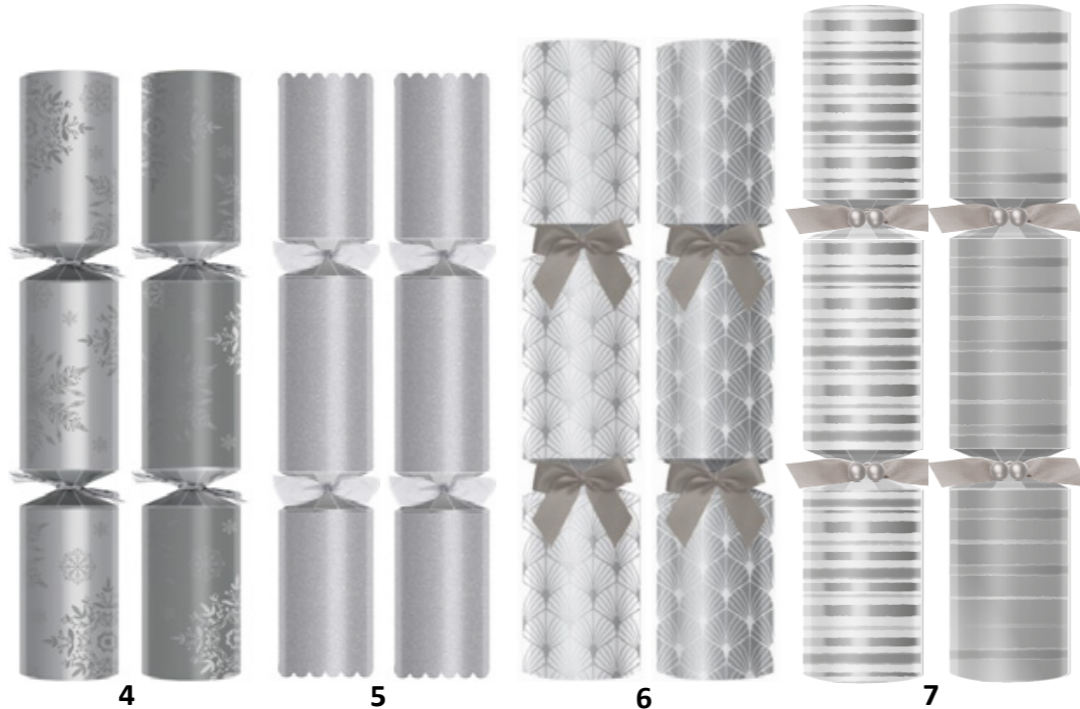

NO	CODE	SIZE & DESCRIPTION	PACK
1	X32-ASP	33cm 2 Ply Napkins	10x100
2	X63-ASP	40cm 3 Ply Napkins	6x100
2	SFT-ASP	40cm Swansoft Napkins	10x50
3	SFT-TC-ASP	120cm Swansoft Tablecovers	5x10
3	SFT-BR-ASP	120cm x 40m Swansoft Banqueting Roll	1
4	C502-SSD-P	12" Cracker – Silver Snowy Days	1x50
5	C242-PLS-O	12" Cracker – Platinum Sparkle	1x24
5	C242-PLS-X	12" Cracker – Platinum Sparkle	1x24
6	C503-SRO-O	13" Cracker – Silver Rockefeller	1x50
7	C244-SES-X	14" Cracker – Silver Embossed Stripe	1x24