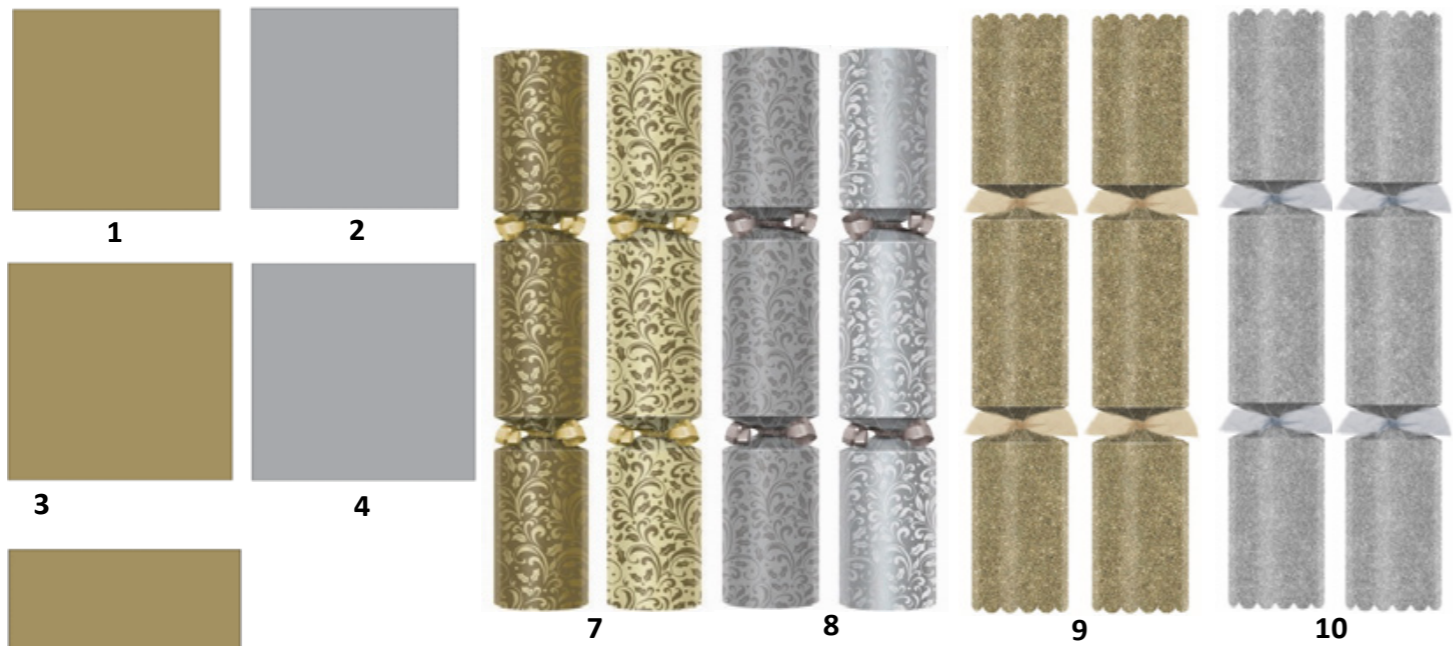

NO	GOLD	NO	SILVER	SIZE & DESCRIPTION	PACK
1	X33-GOL	2	X33-SIL	33cm 3 Ply Napkins	10x100
3	X63-GOL	4	X63-SIL	40cm 3 Ply Napkins	6x100
3	PSOFT-GOL	4	PSOFT-SIL	40cm Swansoft Napkins	10X50
5	SLK-SC-GOL	6	SLK-SC-SIL	90cm Swansilk Slipcovers	4X25
5	SLK-TC-GOL	6	SLK-TC-SIL	120cm Swansilk Tablecovers	5X10
5	SLK-BR-GOL	6	SLK-BR-SIL	120cm x 40m Swansilk B/Roll	1
5	TABRUN-GOL*	6	TABRUN-SIL*	38cm x 12m Swansoft T/Runner	1x6
7	C501-GHW-G	8	C501-SHW-G	11" Cracker – Holly Swirl	1x50
7	C1001GHW-G	8	C1001SHW-G	11" Cracker – Holly Swirl	1x100
9	C242-SGS-O	10	C242-SVS-O	12" Cracker – Sparkles	1x24
9	C242-SGS-X	10	C242-SVS-X	12" Cracker – Sparkles	1x24

* All table runners are perforated every 120cm – 10 pieces per roll