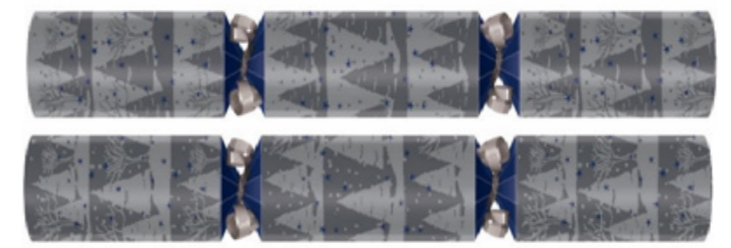

Snowfall
Code: C502-SFL-L Case: 50 x 12" Content: L

Silver Snowy Days
Code: C502-SSD-P Case: 50 x 12" Content: P