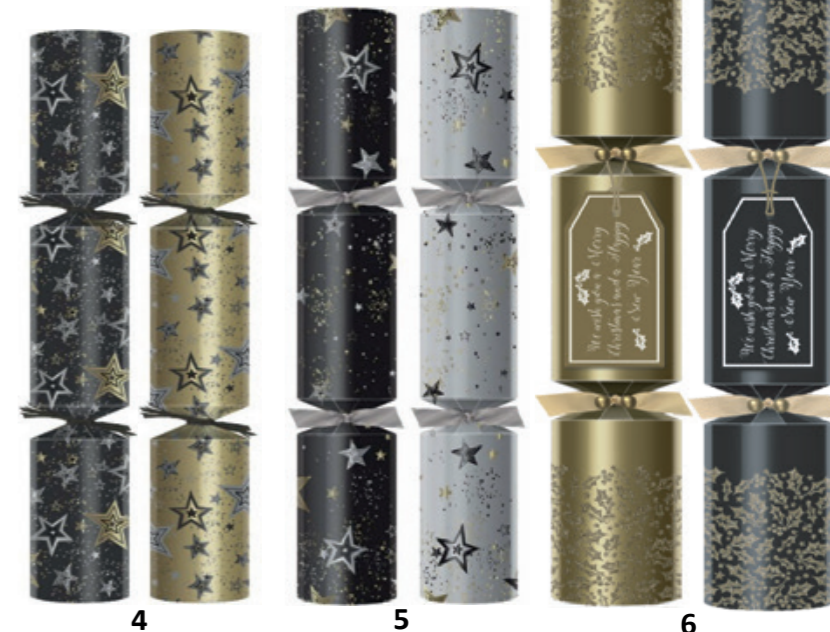

\* All tablerunners are perforated every 120cm – 10 pieces per roll

1

2

3

4

5

6

NO	CODE	SIZE & DESCRIPTION	PACK
1	X32-MKL	33cm 2 Ply Napkins	10x100
2	X63-MKL	40cm 3 Ply Napkins	6x100
2	SFT-MKL	40cm Swansoft Napkins	10x50
3	SLKSCMKL	90cm Swansilk Slipcovers	4x25
4	C501-MIS-C	11" Crackers - Midnight Sparkle	1x50
4	C1001MIS-C	11" Crackers - Midnight Sparkle	1x100
5	C502-MKL-N	12" Crackers - Midnight Sparkle	1x50
6	C244MCGT-X	14" Crackers - Midnight Christmas Gift	1x24