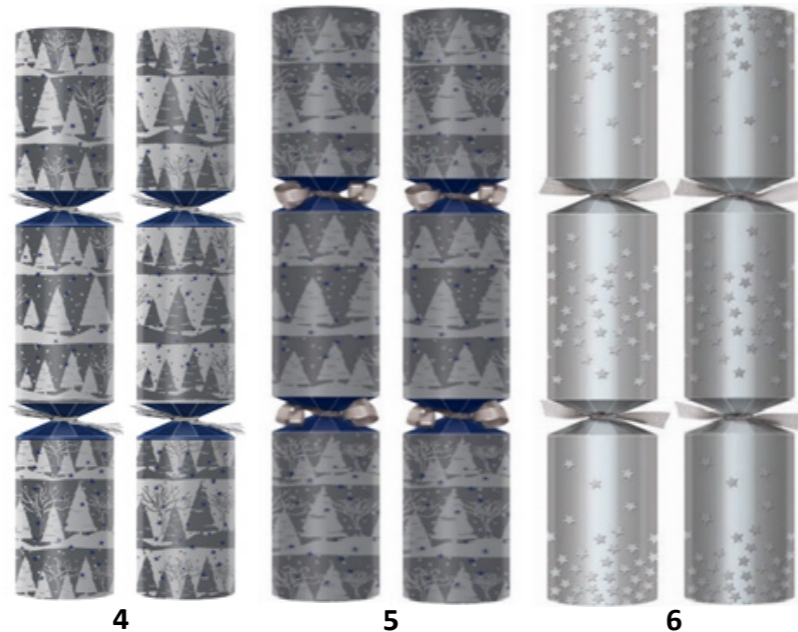

4

5

6

NO	CODE	SIZE & DESCRIPTION	PACK
1	X62-SFL	40cm 2 Ply Napkins	4X150
1	SFT-SFL	40cm Swansoft Napkins	10X50
2	SFT-TC-SFL	120cm Swansoft Tablecovers	5X10
2	SFT-BR-SFL	120cm x 40m Swansoft Banqueting Roll	1
3	TABRUN-SIL	38cm x 12m Swansoft Table Runner*	1x6
4	C501-SFA-C	11" Crackers – Snowfall	1X50
4	C1001SFA-C	11" Crackers – Snowfall	1X100
5	C502-SFL-L	12" Crackers – Snowfall	1X50
6	C502-SSS-N	12" Crackers – Silver Shooting Stars	1X50

* All tablerunners are perforated every 120cm – 10 pieces per roll